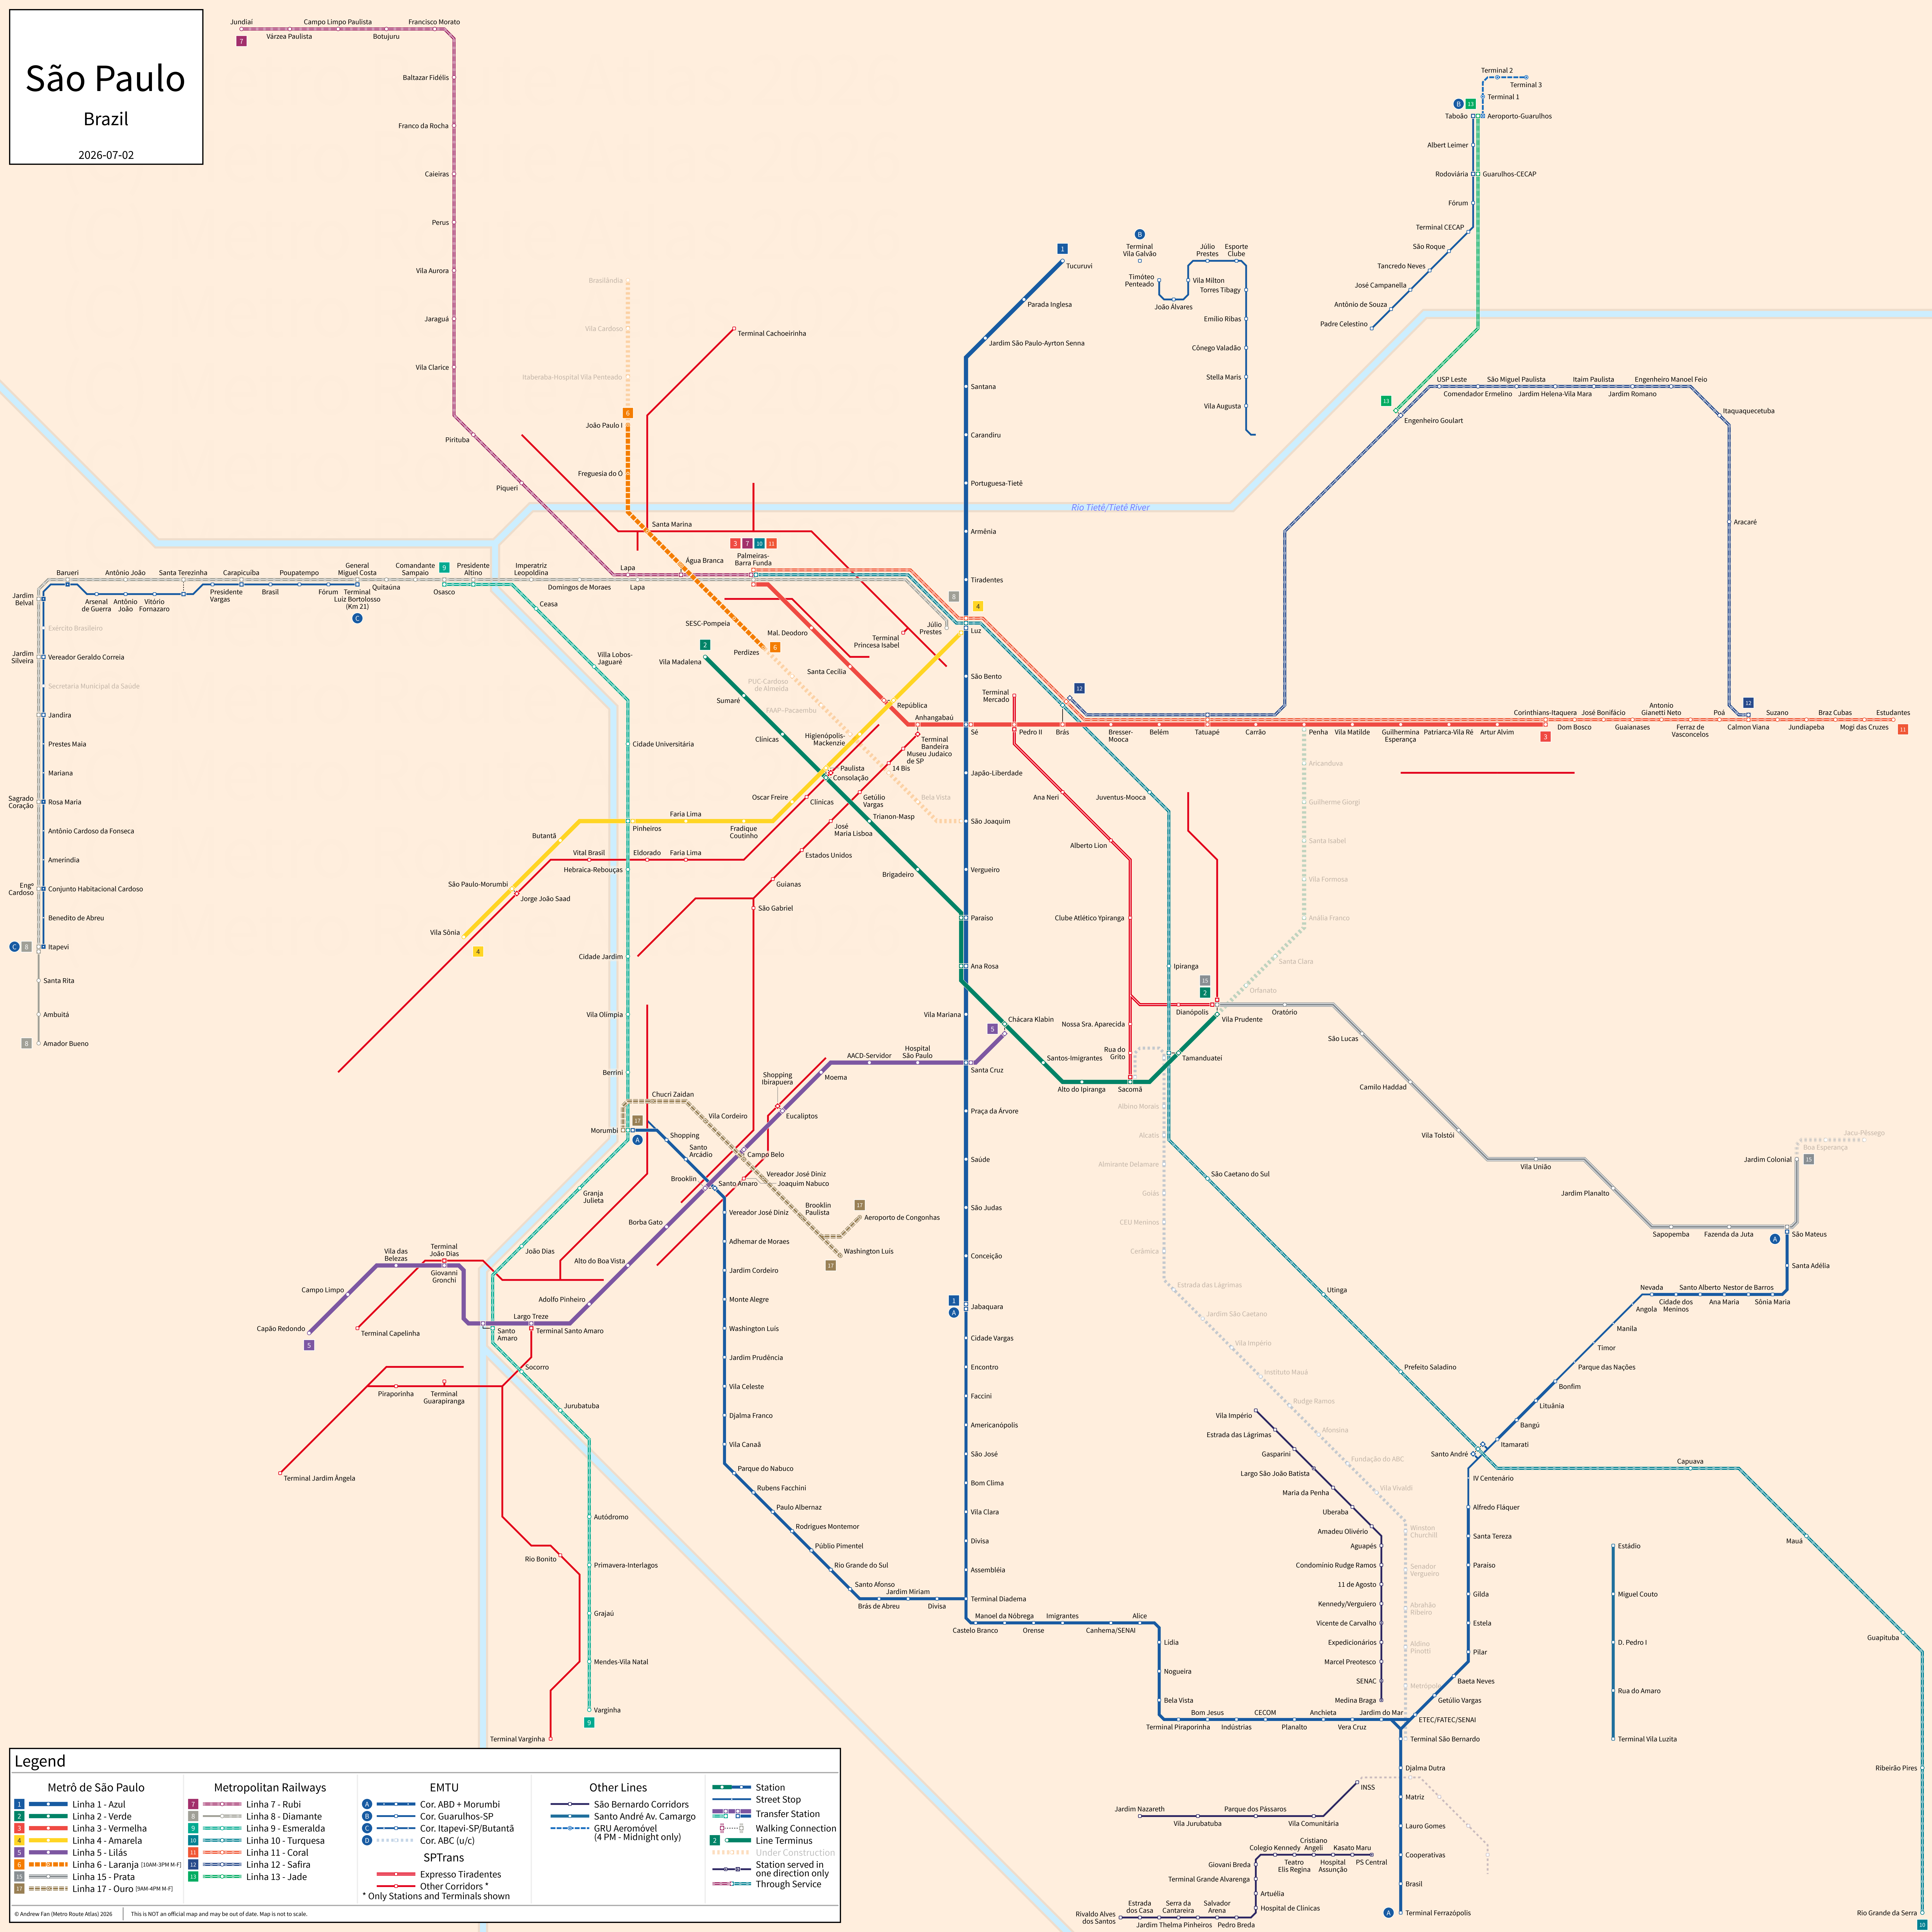

São Paulo

Brazil

2026-07-02

Legend

Metrô de São Paulo <ul style="list-style-type: none">1 Linha 1 - Azul2 Linha 2 - Verde3 Linha 3 - Vermelha4 Linha 4 - Amarela5 Linha 5 - Lilás6 Linha 6 - Laranja [10AM-3PM M-F]15 Linha 15 - Prata [3AM-4PM M-F]17 Linha 17 - Ouro	Metropolitan Railways <ul style="list-style-type: none">7 Linha 7 - Rubi8 Linha 8 - Diamante9 Linha 9 - Esmeralda10 Linha 10 - Turquesa11 Linha 11 - Coral12 Linha 12 - Safira13 Linha 13 - Jade	EMTU <ul style="list-style-type: none">A Cor. ABD + MorumbiB Cor. Guarulhos-SPC Cor. Itapevi-SP/ButantãD Cor. ABC (u/c) SPTans <ul style="list-style-type: none">Expresso TiradentesOther Corridors ** Only Stations and Terminals shown	Other Lines <ul style="list-style-type: none">São Bernardo CorridorsSanto André Av. CamargoGRU Aeromóvel (4 PM - Midnight only)	Station <ul style="list-style-type: none">StationStreet StopTransfer StationWalking ConnectionLine TerminusUnder ConstructionStation served in one direction onlyThrough Service
---	---	---	--	--