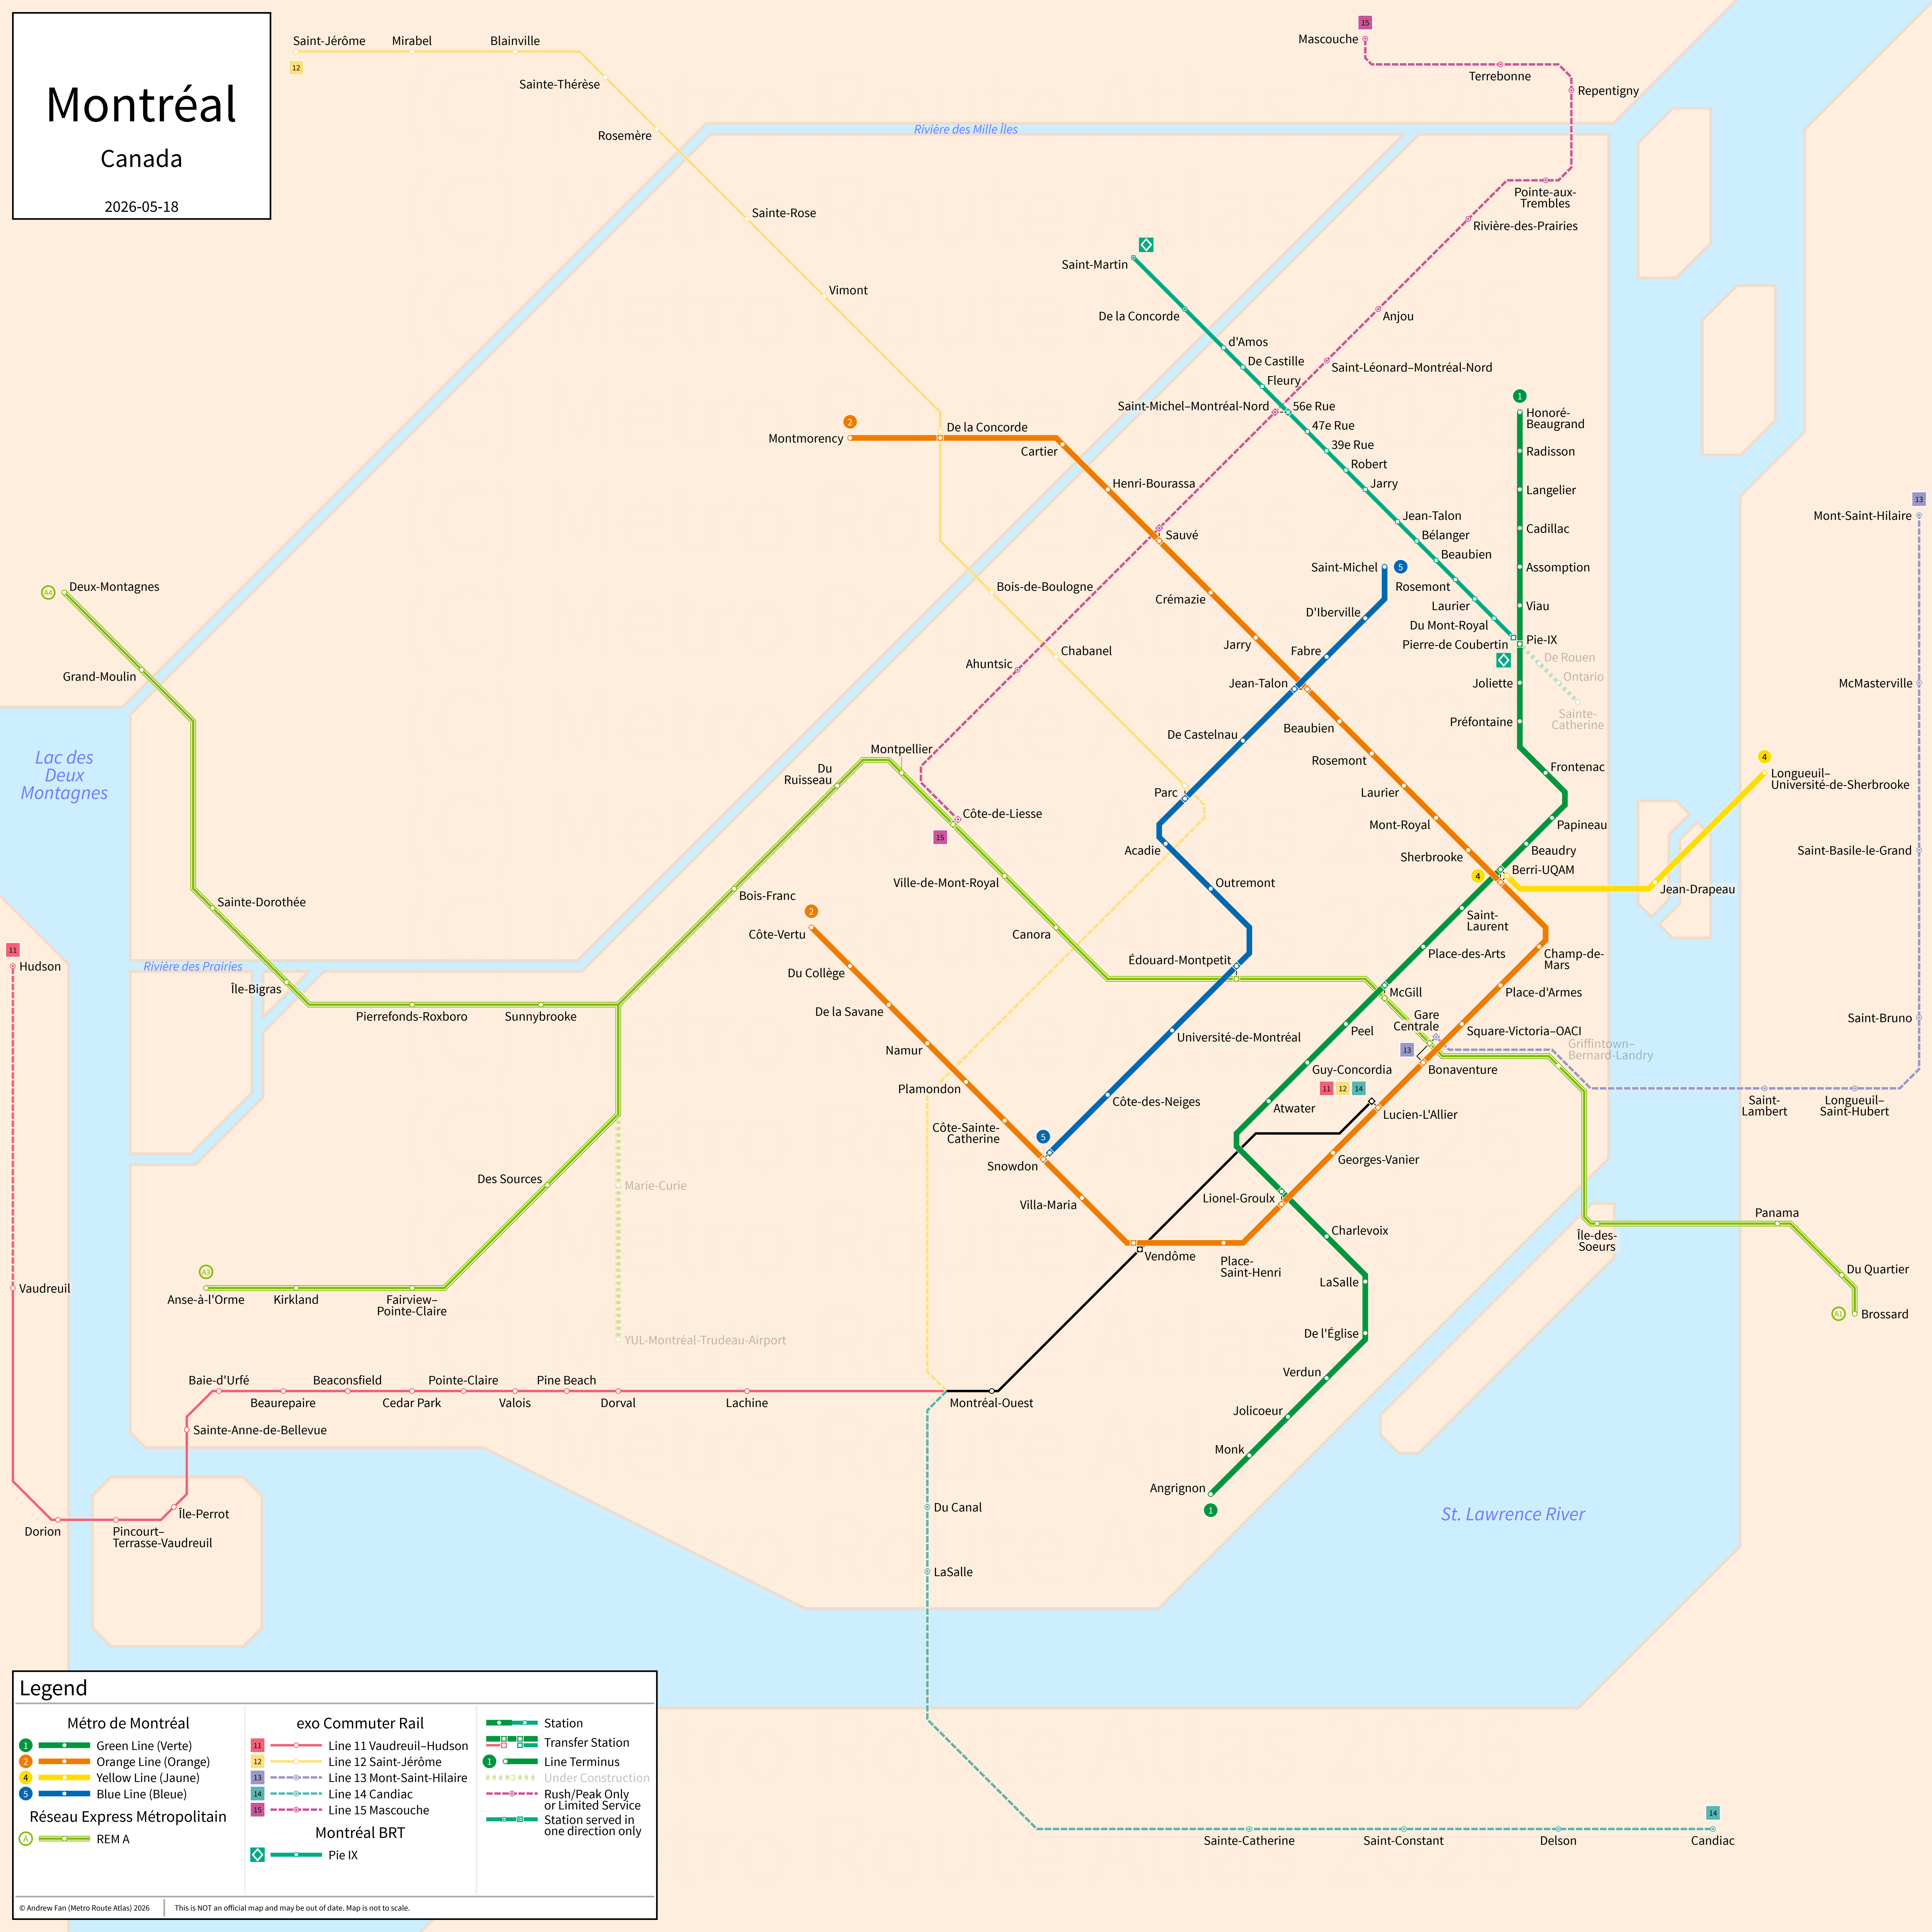

Montréal

Canada

2026-05-18

Legend

Métro de Montréal	exo Commuter Rail	Station
1 Green Line (Verte)	11 Line 11 Vaudreuil-Hudson	Transfer Station
2 Orange Line (Orange)	12 Line 12 Saint-Jérôme	Line Terminus
4 Yellow Line (Jaune)	13 Line 13 Mont-Saint-Hilaire	Under Construction
5 Blue Line (Bleue)	14 Line 14 Candiac	Rush/Peak Only or Limited Service
	15 Line 15 Mascouche	Station served in one direction only
Réseau Express Métropolitain		
REM A		
Montréal BRT		
Pie IX		