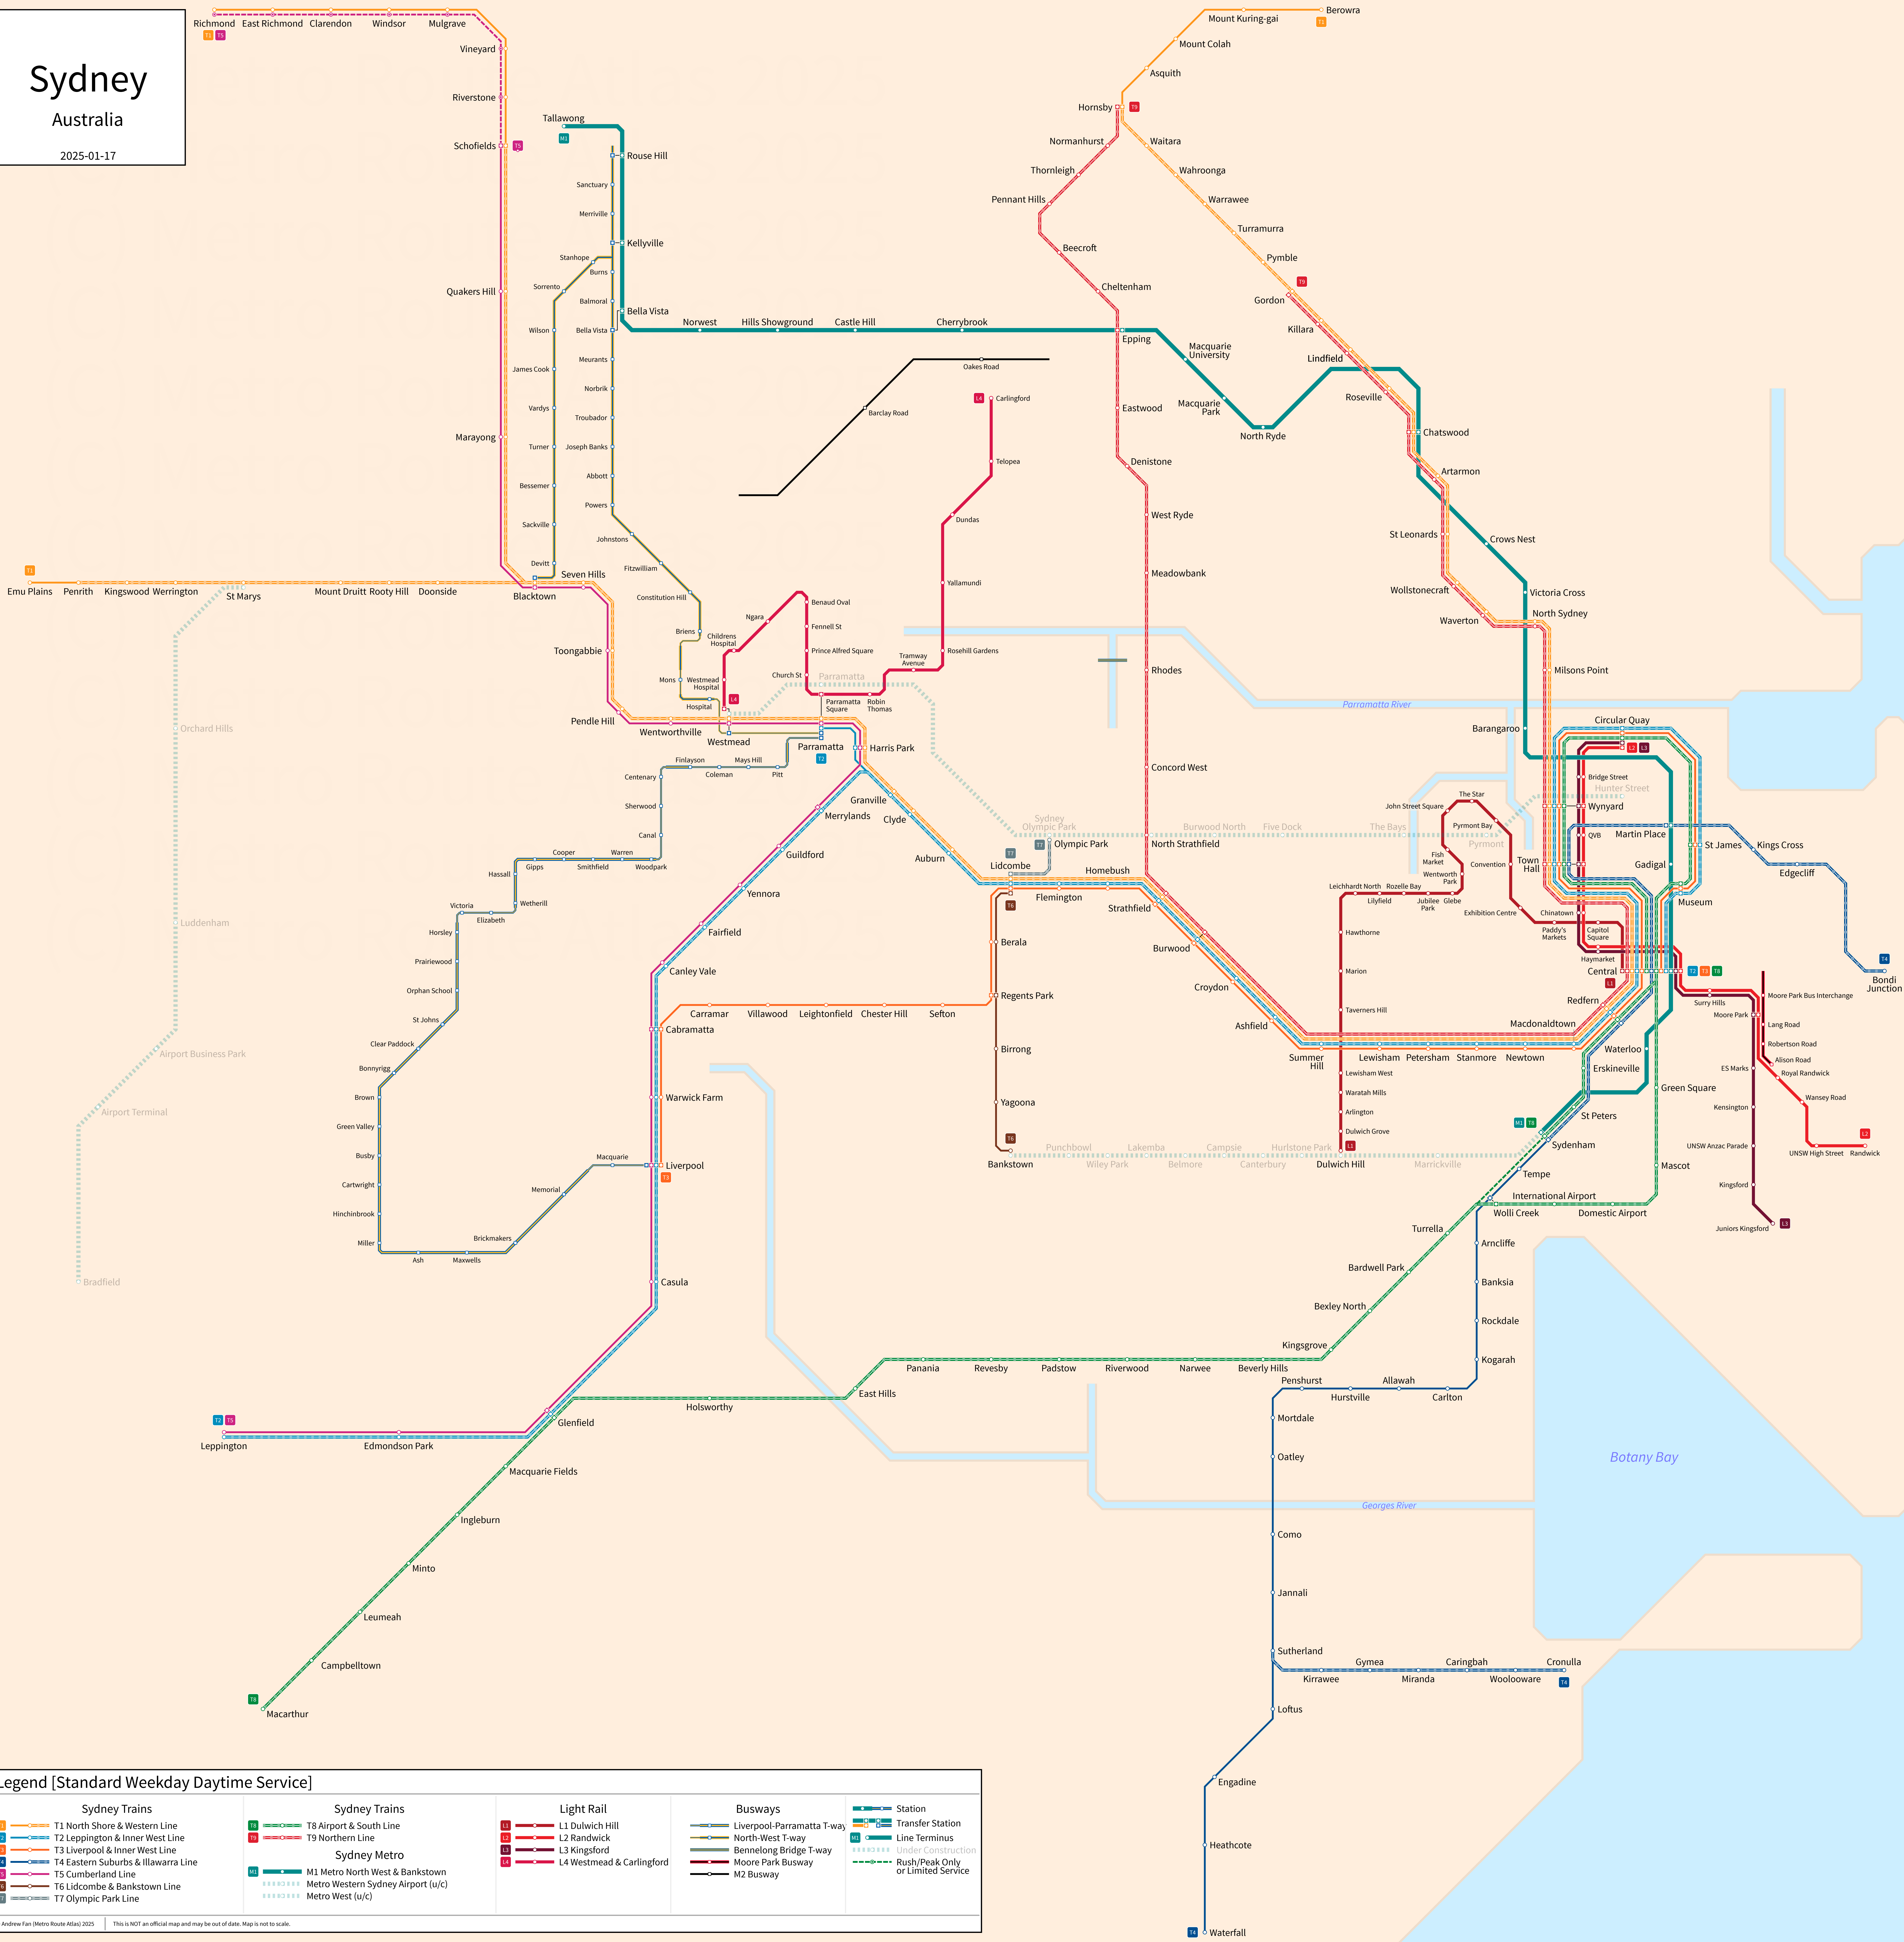

Sydney

Australia

2025-01-17

Legend [Standard Weekday Daytime Service]				
Sydney Trains <ul style="list-style-type: none">T1 North Shore & Western LineT2 Leppington & Inner West LineT3 Liverpool & Inner West LineT4 Eastern Suburbs & Illawarra LineT5 Cumberland LineT6 Lidcombe & Bankstown LineT7 Olympic Park Line	Sydney Trains <ul style="list-style-type: none">T8 Airport & South LineT9 Northern Line Sydney Metro <ul style="list-style-type: none">M1 Metro North West & BankstownMetro Western Sydney Airport (u/c)Metro West (u/c)	Light Rail <ul style="list-style-type: none">L1 Dulwich HillL2 RandwickL3 KingsfordL4 Westmead & Carlingford	Busways <ul style="list-style-type: none">Liverpool-Parramatta T-wayNorth-West T-wayBennelong Bridge T-wayMoore Park BuswayM2 Busway	Station <ul style="list-style-type: none">Transfer StationLine TerminusUnder ConstructionRush/Peak Only or Limited Service